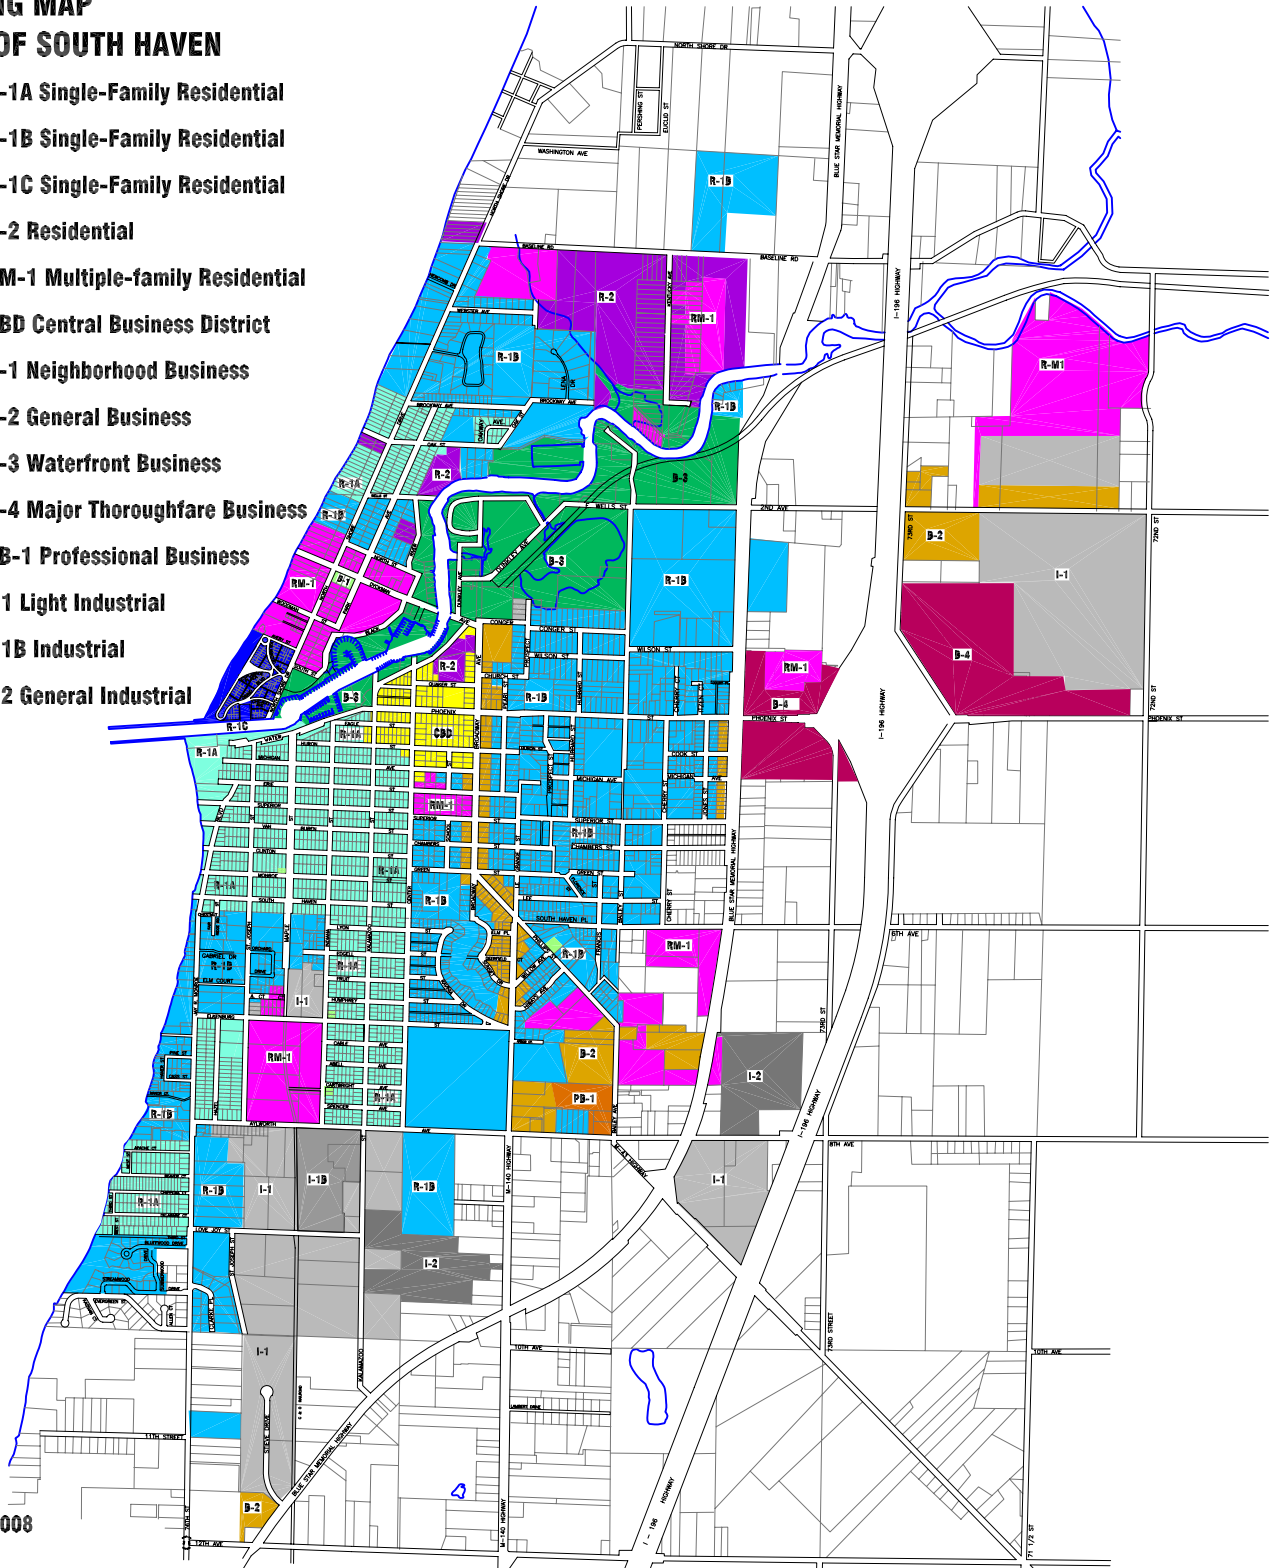

ZONING MAP CITY OF SOUTH HAVEN

- R-1A Single-Family Residential
- R-1B Single-Family Residential
- R-1C Single-Family Residential
- R-2 Residential
- RM-1 Multiple-family Residential
- CBD Central Business District
- B-1 Neighborhood Business
- B-2 General Business
- B-3 Waterfront Business
- B-4 Major Thoroughfare Business
- PB-1 Professional Business
- I-1 Light Industrial
- I-1B Industrial
- I-2 General Industrial